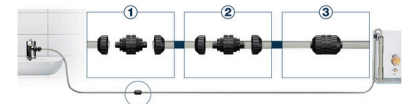

JBL Aqua In Out Extension

Extension hose for water changing kit Aqua In-Out

Suitable for:     

- No dragging of buckets, no suction by mouth: water changing kit for aquariums to connect to the water tap with water jet pump and gravel cleaner
- Easy to install: completely ready for connection with 2 thread adapters for 22 x 1 and 24 x 1 internal thread or without adapter for 3/4 inch hose thread
- Extension hose - length: 8 m, diameter: 12/16 mm.
- Safe: includes hose connection with screw clamp connection
- Package contents: 1 extension hose for Aqua In Out, length: 8 m, Ø 12/16

JBL Aqua In Out Extension

Product information

Regular water change

Feed and plant remains and metabolic products pollute the aquarium water. Since aquarium filters can't completely remove these substances from the water a regular partial water change needs to be carried out. The JBL IN OUT facilitates the water change and provides clean water without the need of dragging buckets.

Convenient operation

Use the screw clamp connection to connect the extension hose to the hose already in use. Connect the gravel cleaner and use it in the usual way.

| Further information | |
|-----------------------|---|
| FAQ | ✓ |
| Blog | ✓ |
| Press | ✓ |
| Laboratory/calculator | ✗ |
| Worth reading | ✓ |
| Spare parts | ✗ |
| Video | ✓ |
| GarantiePlus | ✗ |
| Instructions | ✓ |
| QR code |  |