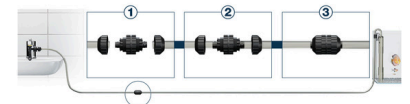

JBL Aqua In Out Extension

Extension hose for water changing kit Aqua In-Out

Suitable for:     

- No dragging of buckets, no suction by mouth: water changing kit for aquariums to connect to the water tap with water jet pump and gravel cleaner
- Easy to install: completely ready for connection with 2 thread adapters for 22 x 1 and 24 x 1 internal thread or without adapter for ¾ inch hose thread
- Extension hose - length: 8 m, diameter: 12/16 mm.
- Safe: includes hose connection with screw clamp connection
- Package contents: 1 extension hose for Aqua In Out, length: 8 m, Ø 12/16

JBL Aqua In Out Extension

Product information

Regular water change

Feed and plant remains and metabolic products pollute the aquarium water. Since aquarium filters can't completely remove these substances from the water a regular partial water change needs to be carried out. The JBL IN OUT facilitates the water change and provides clean water without the need of dragging buckets.

Convenient operation

Use the screw clamp connection to connect the extension hose to the hose already in use. Connect the gravel cleaner and use it in the usual way.

| Further information | |
|-----------------------|---|
| FAQ | ✓ |
| Blog | ✓ |
| Press | ✓ |
| Laboratory/calculator | ✗ |
| Worth reading | ✓ |
| Spare parts | ✗ |
| Video | ✓ |
| GarantiePlus | ✗ |
| Instructions | ✓ |
| QR code |  |