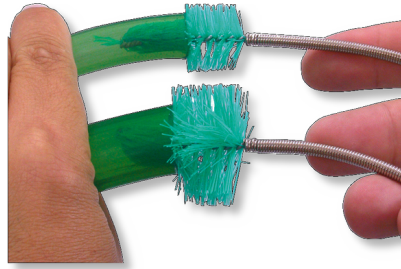

JBL Cleany

Double-ended hose brush for hoses from 9-30 mm

Suitable for:    

- For clean hoses on filter and pumps to prevent output reduction caused by soiled hoses
- Easy to use: push matching end of hose brush through the hose and clean
- 160 cm long - cleaning of all hoses with 9 to 30 cm internal diameter (fits, for instance, to ALL JBL external filters)
- Up to 30 % more filter performance, averts a loss in performance: maintains the biological balance in the aquarium
- Package contents: 1 steel helix with small and large cleaning brush at each end, 160 cm long

Clean hoses

JBL's double-ended hose brush has a highly flexible steel helix with brushes at both ends and ensures clean hoses and therefore 30 % more filter performance. Regular cleaning maintains the biological balance in the aquarium and averts a loss of filter performance.

The internal soiling of the hoses is not only caused by algae, it is also caused by normal biological processes. Bacterial lawns form on the inside of the plastic surface, which is not too much of a problem for the fish. But this "slimy" coating reduces, as already mentioned, the water flow by up to 30 %!