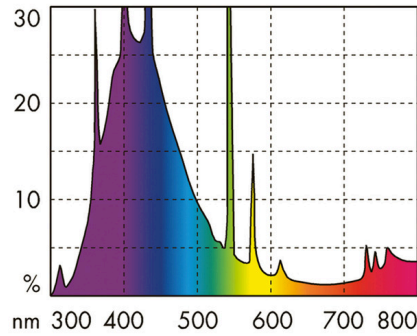

JBL SOLAR MARIN BLUE T5 ULTRA 24-39 W

Blue fluorescent tube for marine aquariums

Suitable for:

- Fluorescent tube Solar with actinic spectrum for corals in marine aquariums
- Easy to install: insert fluorescent T5 tube socket into the fixture and turn until the tube locks into place
- The actinic blue light beautifully emphasizes the luminousness of the corals
- Ideal night lighting to observe nocturnal animals in freshwater aquariums and terrariums
- Package contents: fluorescent tube Solar. With life span of at least 12 months. Incl. reminder label for replacement

JBL SOLAR MARIN BLUE T5 ULTRA 24-39 W

Accessories

JBL Clips T5/T8 (Metal)
Metal holder für fluorescent tubes

JBL SOLAR MARIN BLUE T5 ULTRA 24-39 W

Product information

Promotes coral growth

Solar Marin Blue promotes coral growth in marine aquariums. In addition it is the ideal night lighting for nocturnal animals. Combined with Solar Marin Day, it is the ideal lighting for marine aquariums.