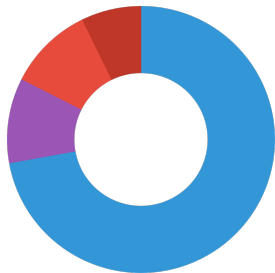

Composition

Molluscs and crustaceans
Insects
Cereals
Fish and fish by-products

Additives

Colourings
Colorant Iron Oxide Red E172