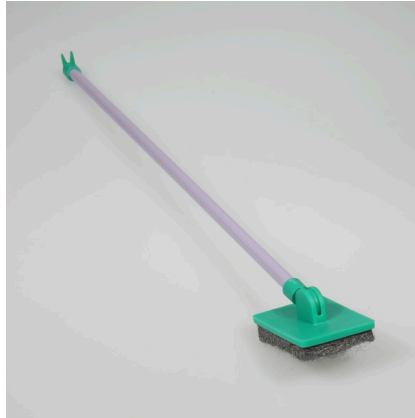

# JBL Blanki Set

Non-scratch aquarium glass pane cleaner with handle

Suitable for:

- Removal of algae, lime and other deposits from the aquarium pane within minutes: non-scratch glass pane cleaner
- Easy to handle: cleaner with handle – effortless removal of most stubborn algae
- Safe and ideal for children: chemically neutral, no blades, non-rust, also suitable for curved front panes
- Note: not suitable for plastic panes, keep the sponge cushion free of sand
- Package contents: 1 non-scratch aquarium glass pane cleaner with handle. Incl. handle (45 cm) and cleaning cushion.