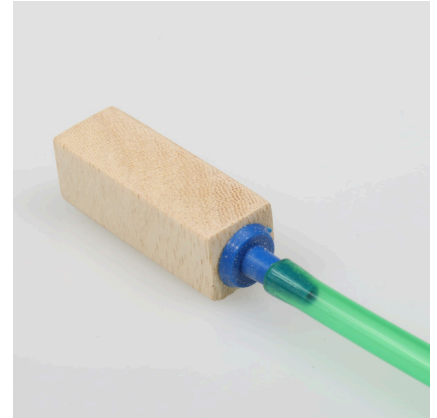

# JBL Aeras Marin

Wooden air stone for marine aquariums

Suitable for:

- Air pump accessory for aquariums: wooden air stone – for extra fine air bubbles
- Simply connect air stone to the air pump (not included), place inside the aquarium
- Increases the efficiency of protein skimmers
- For marine aquariums
- Package contents: 1 wooden air stone for seawater, Aeras Marin S