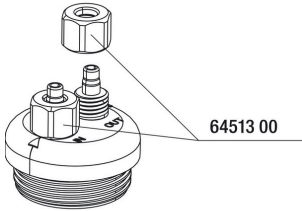

JBL ProSilent Safe

Spare parts

JBL Cap Nut Air/CO₂
hose