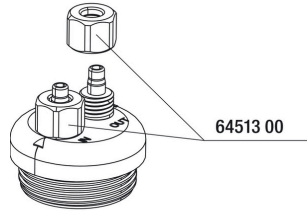

JBL Cap Nut Air/CO₂
hose