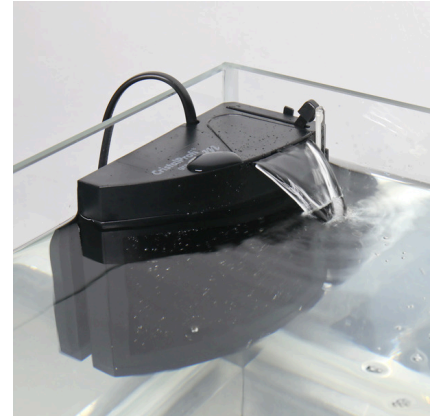

# JBL CristalProfi m greenline

Mat filter incl. pump for aquariums of 20 – 80 l

Suitable for:

- Clean and healthy aquarium water: mat filter incl. pump and wide jet water return pipe for aquariums of 20 – 80 l volume
- Easy to install: clean the glass pane, press on the filter at desired position with the water outlet at the water surface level
- Safe for small fish and shrimps: no sucking in thanks to fine sponge surface
- 4 years warranty, expandable with second filter module (+ 12 cm in height), push lever to loosen and tighten the suction cup, easy to clean: removable cover for sponge and drain valve – no backflow of dirty water
- Package contents: mat filter, Cristal Profi m greenline, dimensions (L/H/W): 140/220/90 mm, Incl. clip holder for thermometer