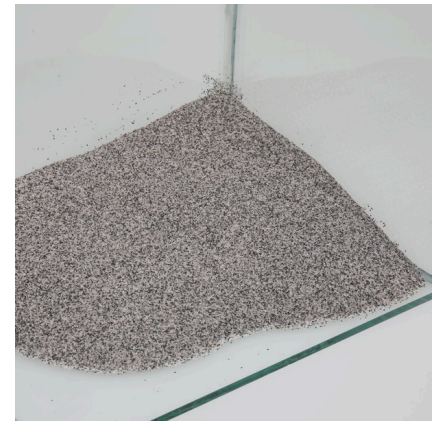

JBL Sansibar GREY

Grey substrate for aquariums

Suitable for:   

- Fine, uncoloured sandy soil: substrate for fresh and saltwater aquariums and aqua-terrariums
- Vigorous plant growth: prevents the seeping in of sludge and other waste material with its fine granulation and density
- Prevents injuries of the mucous membrane: fine, round-shaped natural sand is gentle on sensitive barbels. Ideal for grubbing fish, such as armoured catfish and loaches
- Ideal for fish, invertebrates and plants: no unwanted pollutants released into the water.
- Package contents: 1 bag Sansibar Grey. Grain size: 0.2 - 0.6 mm. Not fully suitable for undergravel heating cables

JBL Sansibar GREY

Product information

Ideal substrate

The substrate is an important part of the aquarium interior because a lot of animals dig in the ground to search for food. The plants also need a safe hold and have to absorb the food in the ground through their roots. Digging fish definitely need a substrate which is not sharp-edged. Undergravel heating can only be recommended for medium-fine to coarse substrates because water circulation cannot really build up in very fine substrates.

Use

Rinse the substrate with tap water to remove any abrasion caused in transit. Put substrate on the nutrient substrate (JBL AquaBasis) to promote the plant growth (for vigorous plant roots approx. 6-8 cm).

Further information	
FAQ	✓
Blog	✓
Press	✓
Laboratory/calculator	✗
Worth reading	✓
Spare parts	✗
Video	✓
GarantiePlus	✗
Instructions	✓
QR code	

JBL Sansibar GREY

Product details

Article data		
Product name	JBL Sansibar GREY 5 kg	JBL Sansibar GREY 10 kg
Art. No.	6706200	6706300
EAN number	4014162670625	4014162670632
EAN as barcode		
Content	5 kg	10 kg
Graining	0,2-0,6 mm	0,2-0,6 mm
Expiry months	-	-
RRP incl. VAT	14,70 €	25,94 €
Base price	2,94 €	2,59 €
Nominal filling quantity	5 kg	10 kg
Base quantity	1 kg	1 kg
Gross weight	5029 g	10045 g
Net weight	5000 g	10000 g
Weight change	1000	1000