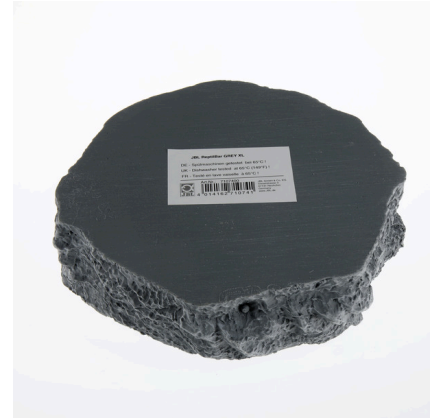

JBL ReptilBar GREY

Feeding, drinking, bathing bowl for terrarium animals

Suitable for:  

- Individual terrarium design: bowl in stone look for food, water or for bathing.
- Non-toxic: coloured resin - does not emit any harmful substances, easy to clean and disinfect: dishwasher-proof to 65 °C
- Rescue ladder to prevent feeder animals from drowning, heavy-duty version to prevent it being accidentally knocked over
- ReptilBar – the bowl for terrariums: available in various colours and sizes
- Package contents: feeding, drinking and bathing bowl for terrarium animals, ReptilBar

JBL ReptilBar GREY

Accessories

JBL TerraGel

Water gel for terrarium animals

JBL ReptilBar GREY

Product information

Function and decoration

ReptilBar is for individual designs in terrariums. It offers both functionality and decoration. The bowl can be used as a feeding, drinking or bathing item.