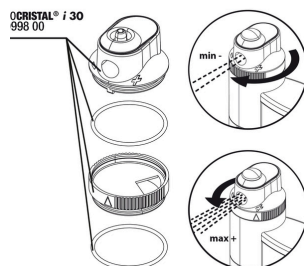

JBL PC i30 шланг 4/6+ заглушка на вход воздуха

PROCRISTAL® i 30
998 00

min

max+