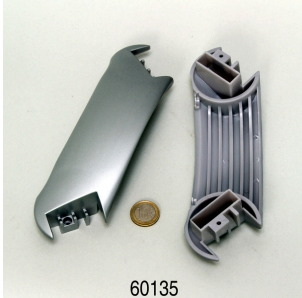

JBL CRISTALPROFI e702 greenline

Spare parts

60135

JBL CP e pump head handle