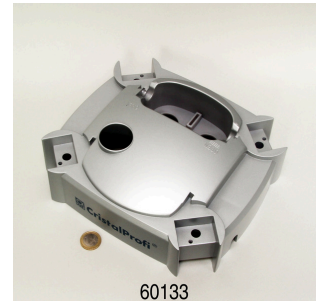

Spare parts

60146

JBL CP e union nut for hose connection

60143

JBL CP e seal connection block

JBL CombiBloc CristalProfie
 Pre-filter pads and filter foam for CristalProfie

60133

JBL CP e pump head cover