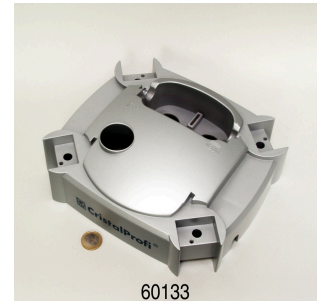

Spare parts

60146

JBL CP e union nut for hose connection

60143

JBL CP e seal connection block

JBL CombiBloc CristalProfi e
 Pre-filter pads and filter foam for CristalProfi e

60133

JBL CP e pump head cover