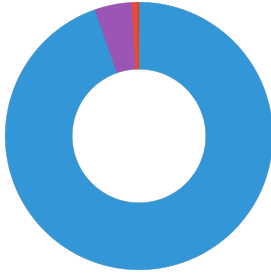

JBL PROCLEAN AQUA

Food type	-
Sub product type	cleaning agent
Dosing	Kullanım talimatlarını inceleyiniz

Composition

	SU
	DENATÜRE ALKOL
	ASETİK ASİT
	SODYUM BENZOAT
	PARFÜM
	RENKLENDİRİCİ

INCI: <https://ec.europa.eu/growth/tools-databases/cosing/>