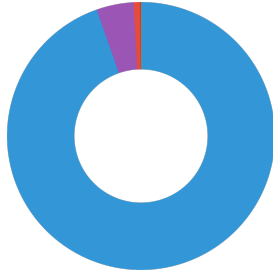

JBL PROCLEAN AQUA

Food type	-
Sub product type	cleaning agent
Dosing	Kullanım talimatlarını inceleyiniz

Composition

	SU
	DENATÜRE ALKOL
	ASETİK ASİT
	SODYUM BENZOAT
	PARFÜM
	RENKLENDİRİCİ

INCI: <https://ec.europa.eu/growth/tools-databases/cosing/>