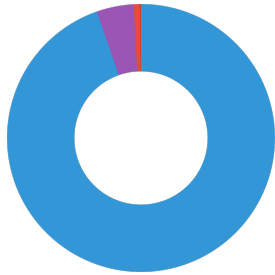

JBL PROCLEAN AQUA

Food type	-
Sub product type	cleaning agent
Dosing	Viz Návod k použití

Composition

	VODA
	ALCOHOL DENAT
	KYSELINA OCTOVÁ
	BENZONAN SODNÝ
	AROMA
	BARVIVO

INCI: <https://ec.europa.eu/growth/tools-databases/cosing/>