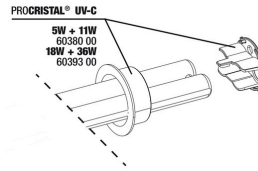

JBL PC UV-C bulb protection kit