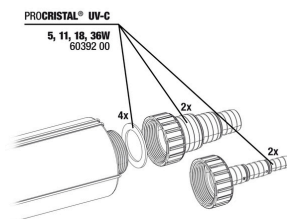

JBL PC UV-C 5, 11, 18, 36 W Kit protection lampe

JBL ProCristal UV-C Kit tube verre quartz

JBL PC UV-C 5, 11, 18, 36 W Fixation

JBL PC UV-C Kit envel. verre + réflecteur

JBL PC UV-C Joints raccord tuyau

JBL PC UV-C Kit raccords tuyau