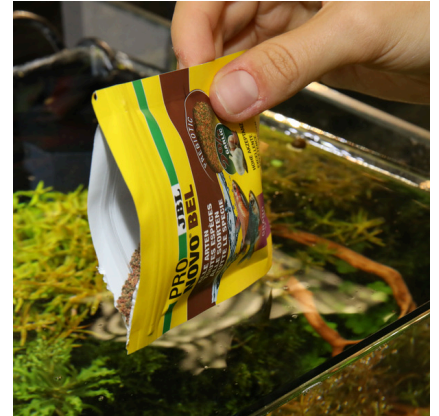

JBL PRONOVO BEL GRANO S

NEW

Granulated main food S for all 3-10 cm ornamental fish

Suitable for: 

- Prebiotic aquarium fish food with garlic: dedicated dietary fibres in the food supply the beneficial intestinal bacteria with food for healthy digestion
- Natural raw materials without artificial additives for a natural diet and healthy aquarium fish. Tested on JBL research expeditions in the tropics
- Very high acceptance even with choosy fish thanks to high-quality raw materials such as salmon, squid, shrimps and garlic
- Promotes the colours of all ornamental fish species with natural astaxanthin (a very high-quality carotene) from krill and spirulina. The declaration squid stands for molluscs such as mussels and snails, which are eaten by many fish
- Package contents: original sealed, air- and light-tight, recyclable tin with click doser as feeding aid

JBL PRONOVO BEL staple food, the perfect nutrition for all omnivorous fish and fish communities. With a protein/fat ratio of 6.3:1, exactly the right ratio is achieved which is ideal for most tropical fish species. Higher fat contents lead to fatty degeneration in warm water fish's (23-30 °C) organs! In fish communities, as in most community aquariums, the 15 main ingredients of PRONOVO BEL form a perfect nutritional base that can (not must) be supplemented with species foods to individually adapt and further diversify the diet of fish species. It's no problem if, for example, your bettas also eat the food for your barbels and vice versa. It is only important that you offer the right food for each group of fish. Variety is always good!