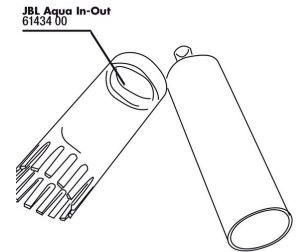

# JBL PROCLEAN AQUA IN-OUT COMPLETE

Spare parts

JBL Aqua In-Out shut-off valve

JBL Aqua In-Out nozzle for water jet pump

JBL Aqua In-Out G3/4 " M24  
61436 00

JBL Aqua In-Out metal adapter G3/4 M24

JBL Aqua In-Out  
61434 00