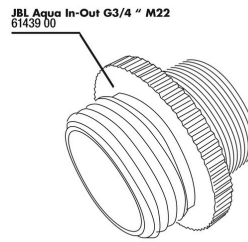

JBL Aqua In-Out cleaning comb, complete

JBL Aqua In-Out  
61437 00

JBL Aqua In-Out hose coupling

JBL Aqua In-Out seal fitting 3/4"

JBL Aqua In-Out G3/4 " M22  
61439 00

JBL Aqua In-Out metal adapter G3/4 M28/M22