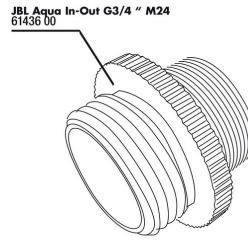

# JBL PROCLEAN AQUA IN-OUT COMPLETE

Spare parts

JBL Aqua In-Out shut-off valve

JBL Aqua In-Out nozzle for water jet pump

JBL Aqua In-Out G3/4 " M24  
61436 00

JBL Aqua In-Out metal adapter G3/4 M24

JBL Aqua In-Out  
61434 00

JBL Aqua In-Out cleaning comb, complete

JBL Aqua In-Out  
61437 00

JBL Aqua In-Out hose coupling

JBL Aqua In-Out seal fitting 3/4"

JBL Aqua In-Out G3/4 " M22  
61439 00

JBL Aqua In-Out metal adapter G3/4 M28/M22