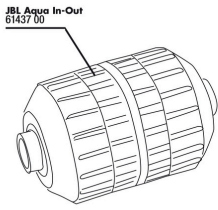

JBL Aqua In-Out
61437 00