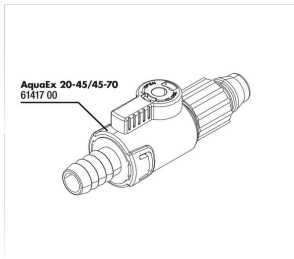

JBL PROCLEAN AQUA EX 45-70

Accessories

JBL ClipSafe Vario
Adjustable multi-purpose
aquarium hose clips 9-27 mm

JBL PROCLEAN AQUA EX 45-70

 Spare parts

**JBL AquaEx
20-45/45-70
Absperrhahn**

JBL PROCLEAN AQUA EX 45-70